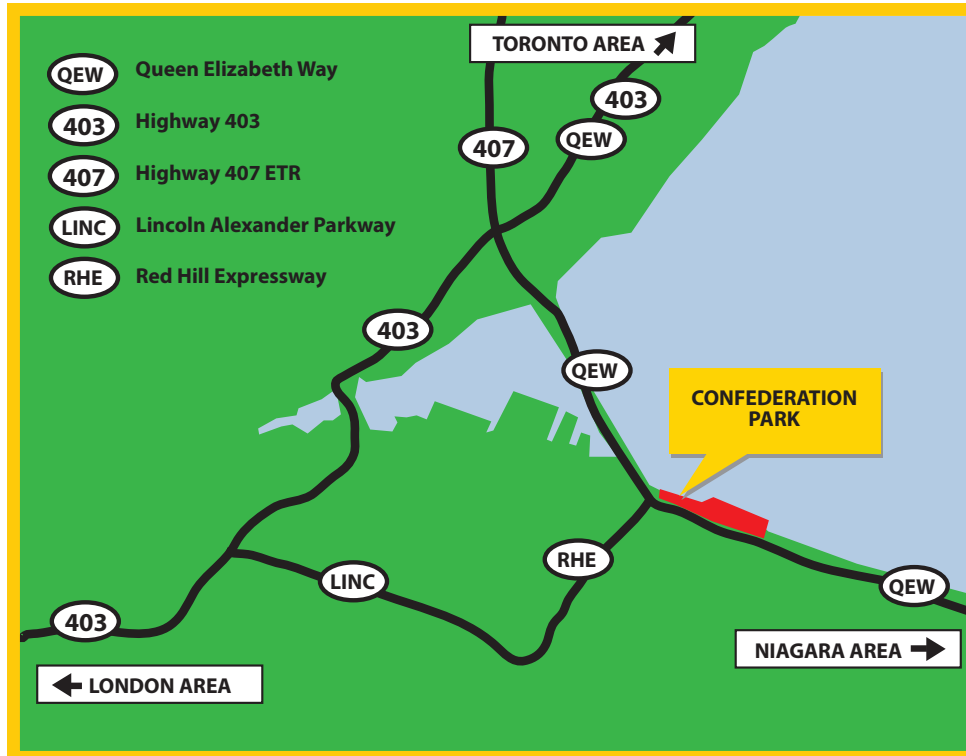

DRIVING DIRECTIONS TO CONFEDERATION PARK

From London Area:

- 401 East to Toronto.
- Take 403 Hamilton.
- Exit 64 for the Lincoln Alexander Parkway.
- Exit Barton St.
- Turn Right onto Barton St.
- Turn Left onto Centennial Parkway
- Turn Left onto Van Wagners Beach Rd.
- Confederation Park is on your right hand side

(Alternatively-From London Area)

- 401 East to Toronto
- Take 403 East Hamilton/Toronto
- Exit onto QEW Niagara
- Exit 88 for Centennial Parkway
- Turn Left onto Centennial Parkway
- Turn Left onto Van Wagners Beach Rd.
- Confederation Park is on your right hand side

From Niagara Area:

- Take the QEW Toronto.
- Exit 88 for Centennial Parkway.
- Turn Left onto North Service Rd.
- Go through lights onto Van Wagner's Beach Rd.
- Confederation Park is on your right hand side

From Toronto Area:

- QEW Hamilton
- Exit onto QEW Niagara
- Exit 88 for Centennial Parkway
- Turn Left onto Centennial Parkway
- Turn Left onto Van Wagners Beach Rd.
- Confederation Park is on your right hand side