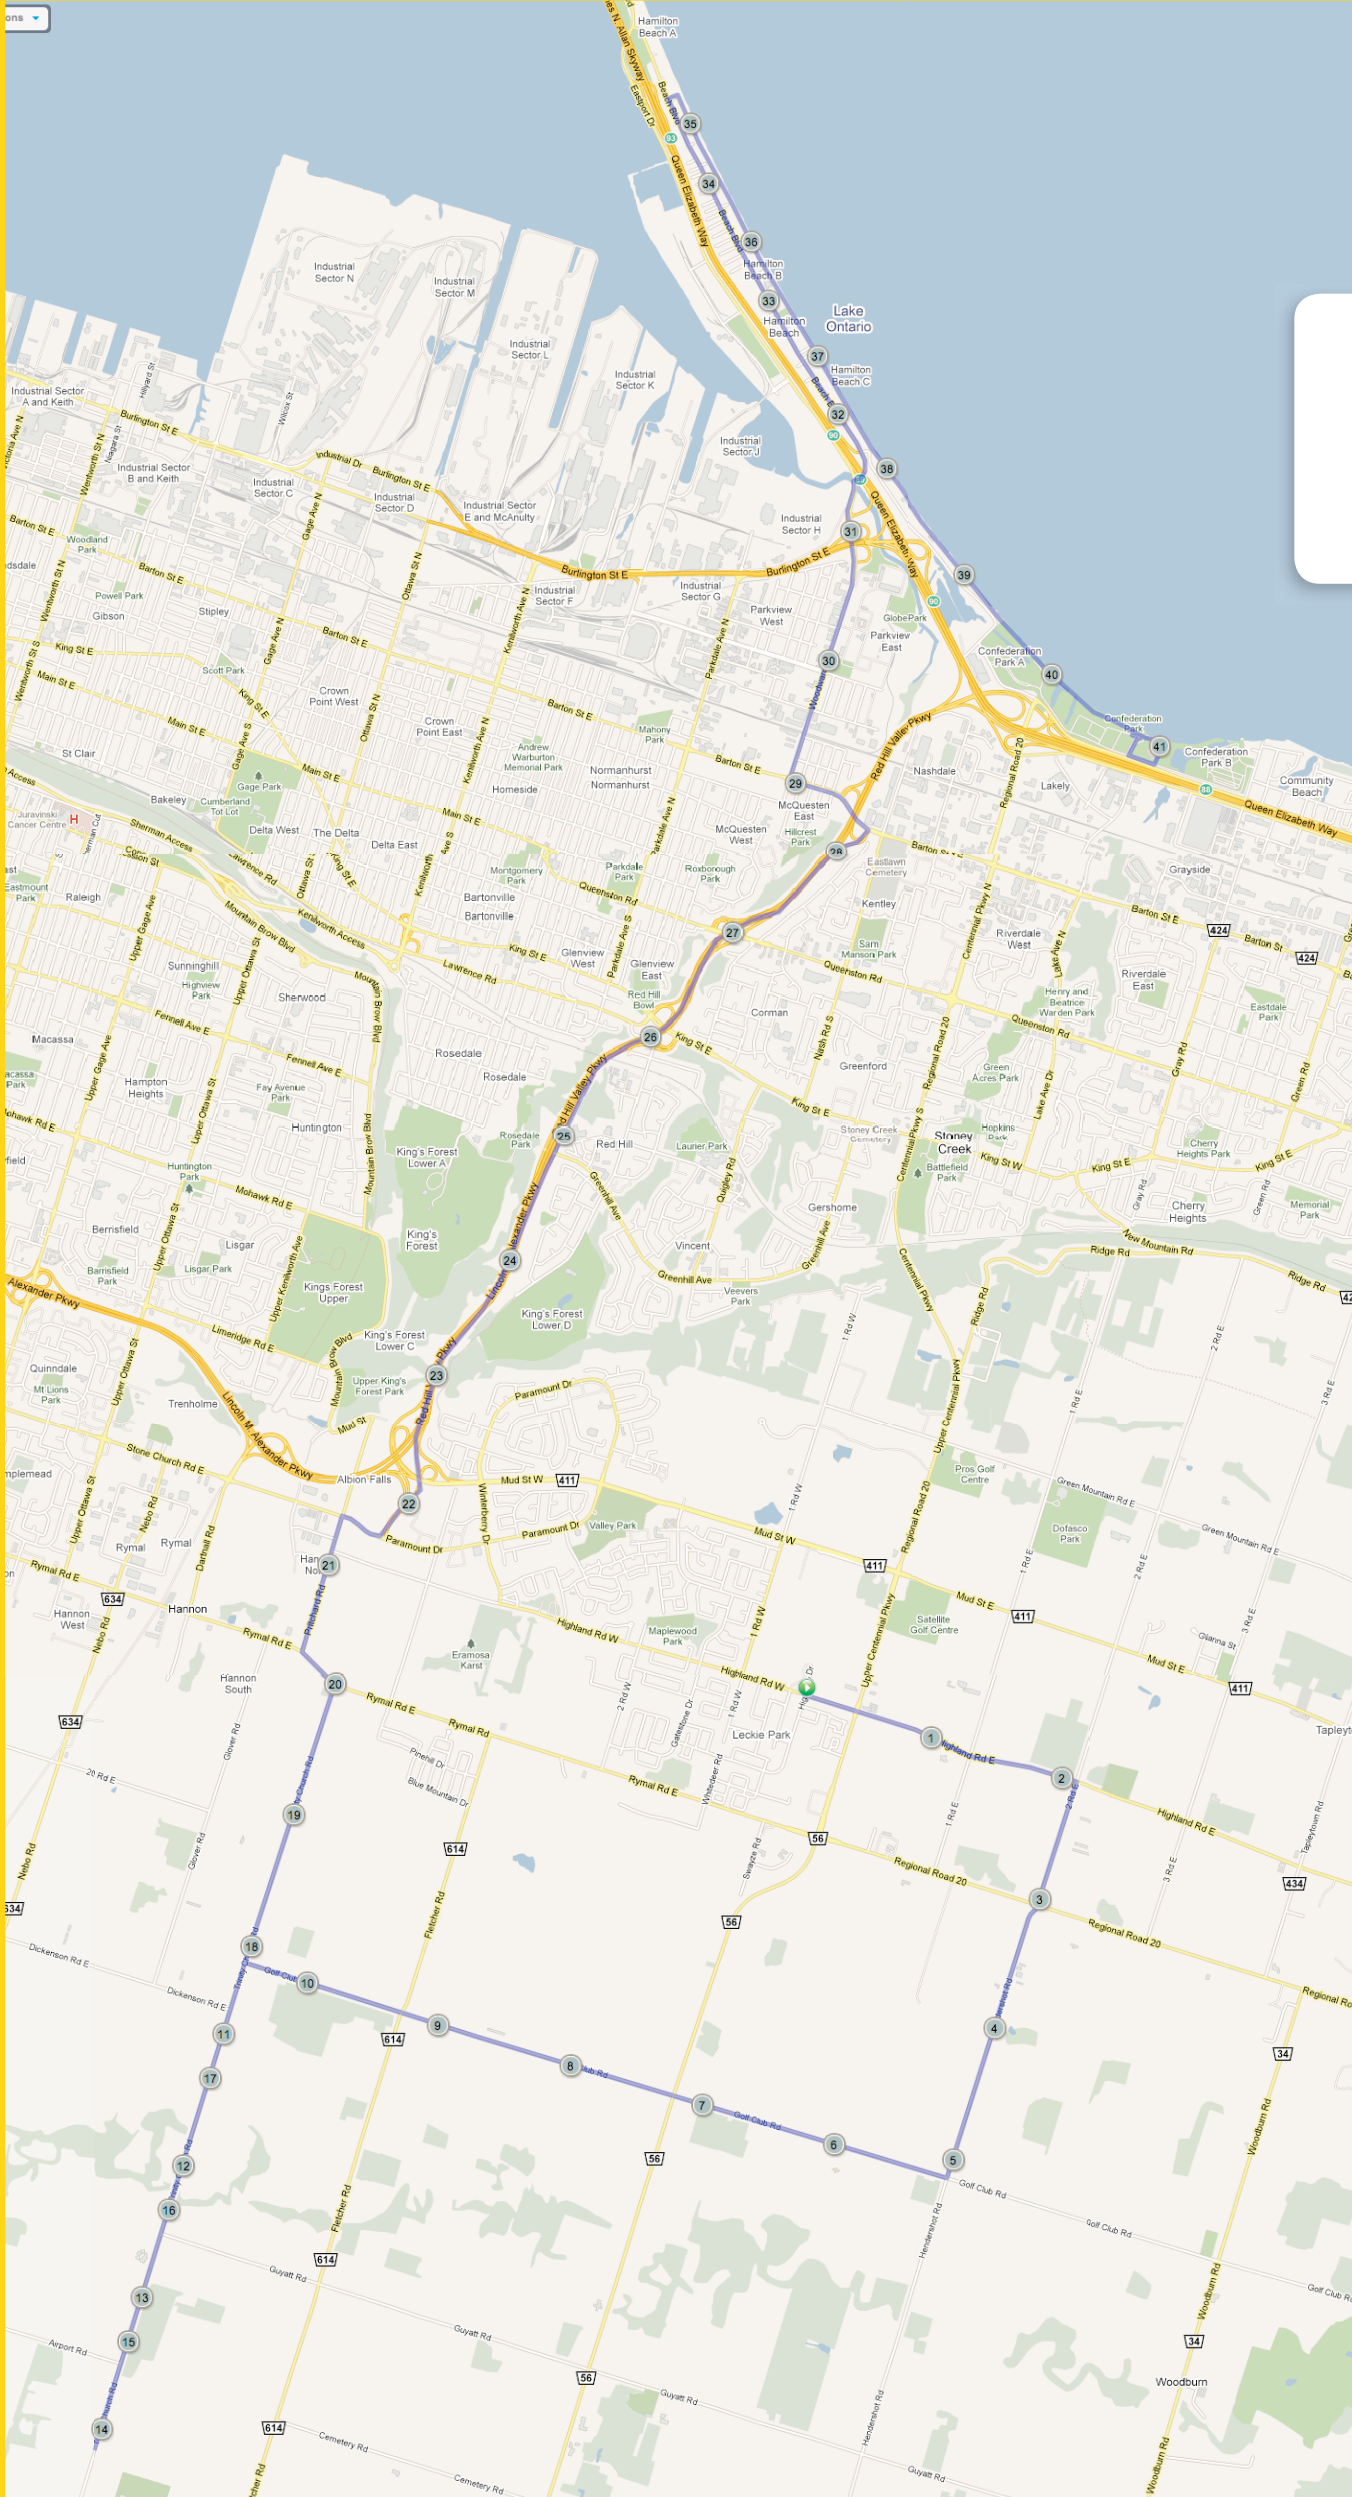

HAMILTON

MARATHON ROAD2HOPE

PRESENTED BY

COURSE MAP FULL MARATHON

THE FULL
MARTHON IS RATED
AS THE #1 BOSTON
QUALIFIER ON
CANADIAN SOIL!

Sponsored by
Runner's Den.

The marathon starts up at Saltfleet Highschool close to Hamilton Airport and finishes at Confederation Park.

This is a fast marathon route and rated the #1 Boston Qualifier on Canadian soil, by marathonguide.com.

Buses will be available for you starting at 6:15 at Confederation Park to shuttle you to Saltfleet highschool where the start of the full marathon will begin.